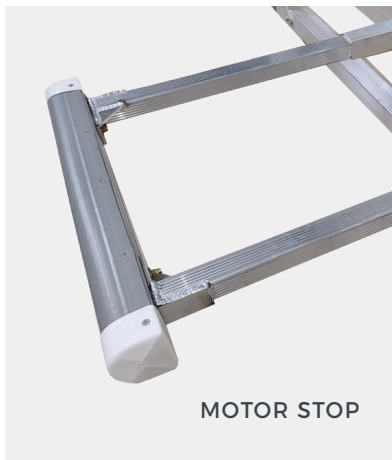

UNIVERSAL BOLT-ON WHEEL KIT FOR LIFTS (PAIR)

Easily attaches to existing lift for convenient installation and removal.

BOAT & PONTOON DOCKING

ROLLER GUIDE-ONS

Padded, vertical guide-ons aid in proper boat placement on lift while protecting the finish of your boat

PONTOON STOPS

Stops your pontoon in the proper location on the lift. Adjustable to accommodate any style of pontoon.

MAINTENANCE-FREE PONTOON RAILS

Guides your pontoon onto the lift while supporting it by the frame.

BUNKS & GUIDES

Porta-Dock offers a variety of bunk and guide options including wood, carpet, and vinyl.

MOTOR STOP

BOAT STOP

Prevents your boat from overrunning the lift.

DOCKS

FOR CAMPGROUNDS, RESORTS + ASSOCIATIONS