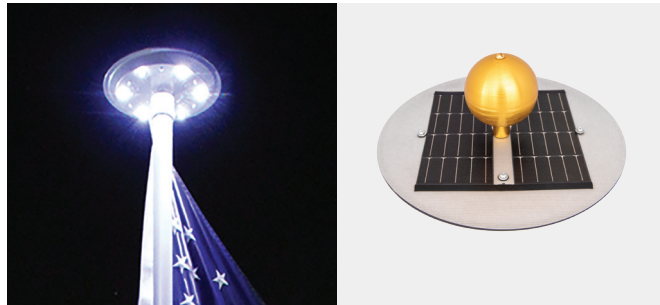

AMBIANCE

FLAG POLE

Adjustable flag pole extends to 15' and allows for two 3'x5' flags. Includes bracket for ease of attachment and one American flag.

FLAG POLE LIGHT

Aluminum top with protected solar panels and six bright LED lights provide flag illumination. Includes automatic on/off switch for dusk until dawn use.

SOLAR DOCK LIGHT

The easiest, most convenient way to light your Porta-Dock dock. At nightfall, the solar dock light's sensor automatically turns on the super bright LED. Use multiple units to create an elegantly lit pathway for all to walk on.