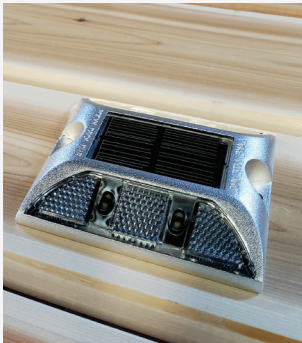

AMBIANCE

FLAG POLE

Adjustable flag pole extends to 15' and allows for two 3'x5' flags. Includes bracket for ease of attachment and one American flag.

FLAG POLE LIGHT

Aluminum top with protected solar panels and six bright LED lights provide flag illumination. Includes automatic on/off switch for dusk until dawn use.

SOLAR DOCK LIGHT

The easiest, most convenient way to light your Porta-Dock dock. At nightfall, the solar dock light's sensor automatically turns on the super bright LED. Use multiple units to create an elegantly lit pathway for all to walk on.