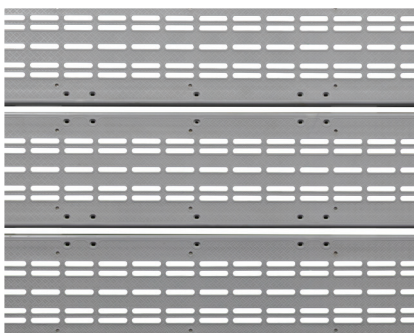

VICTORY

Gray

DECKING TYPE	FEATURES
ALUMINUM	Textured skid-resistance finish
COMFORT	Weather-resistant foam non-slip surface Aluminum decking base Reduces sound of footsteps
NATURAL WOOD	Cedar, stainable surface
VICTORY	Reinforced composite, with anti-skid surface Open pattern design (allows light and water to pass through)