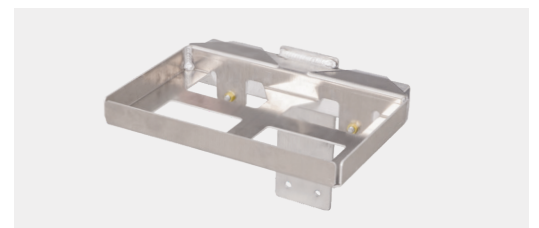

HANGING BATTERY TRAY

Porta-Dock offers a variety of battery trays including single and double trays and frame mountable for lifts with or without canopies. An upright adapter is also available.