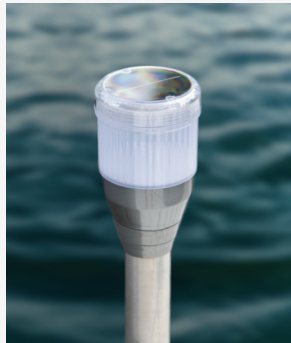

ROLL-IN TRUSS DOCK

EASY DOES IT

Porta-Dock's Roll-In Truss Docks are the ultimate system for your lake home or cabin. Providing unmatched in-and out-of the water capability, Porta-Dock Roll-In Truss Docks allow for worry-free installation with minimal effort.

AMBIANCE

FLAG POLE

Adjustable flag pole extends to 15' and allows for two 3'x5' flags. Includes bracket for ease of attachment and one American flag.

FLAG POLE LIGHT

Aluminum top with protected solar panels and six bright LED lights provide flag illumination. Includes automatic on/off switch for dusk until dawn use.

SOLAR DOCK LIGHT

The easiest, most convenient way to light your Porta-Dock dock. At nightfall, the solar dock light's sensor automatically turns on the super bright LED. Use multiple units to create an elegantly lit pathway for all to walk on.