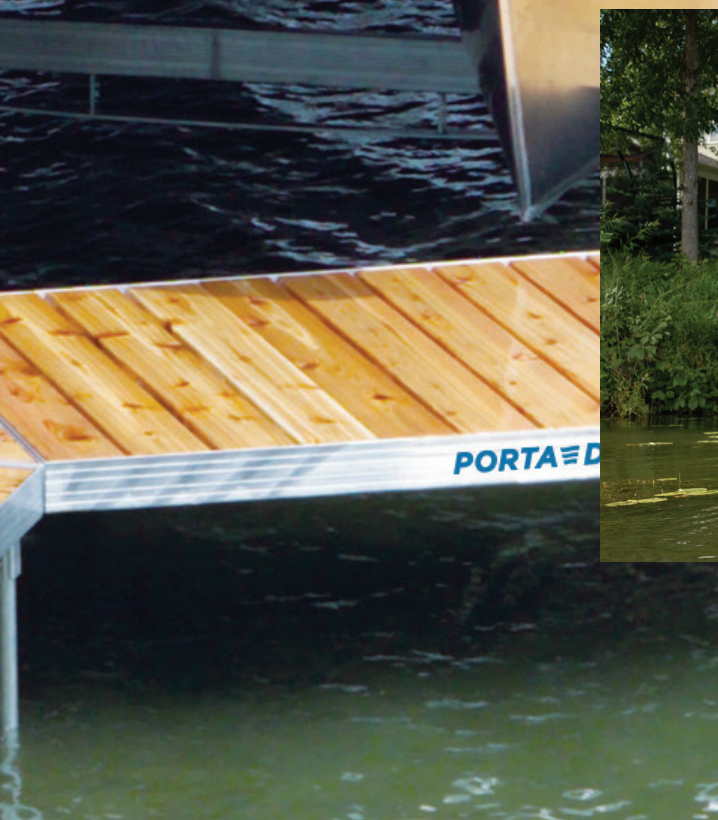

ROLL-IN TRUSS DOCK

EASY DOES IT

Porta-Dock's Roll-In Truss Docks are the ultimate system for your lake home or cabin. Providing unmatched in-and out-of the water capability, Porta-Dock Roll-In Truss Docks allow for worry-free installation with minimal effort.

Porta-Dock's Post Docks are a great choice for any lakeshore – even the most difficult shorelines – without sacrificing quality or configuration options. Our Post Docks only require one person to install, so you can enjoy more valuable lake time.