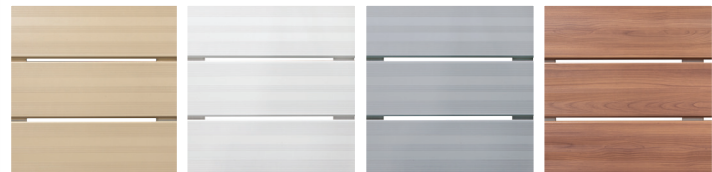

ADJUSTABLE SHORE STEPS

Made entirely of aluminum, available in White, Beige, Gray, or WoodGrain and completely customizable to your shoreline. Add on optional platforms and hand railings for extra stability. See your nearest dealer for more details.

ALUMINUM

Beige White Gray WoodGrain