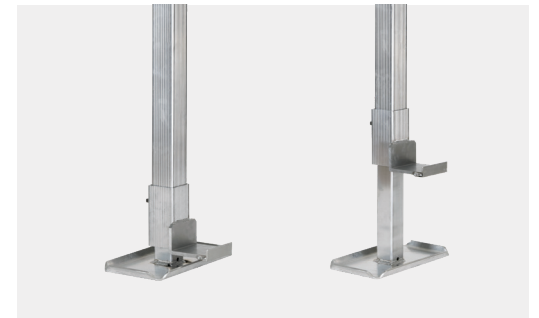

30" DROP CANOPY

30" DROP CANOPY

Our optional 30" drop canopy allows for deeper coverage while still allowing for air to pass through.

MOTORIZED WINCH KITS

Designed for optimum strength and ease of use, each motorized winch kit removes the strain from your lift and provides generous clearance and access. Adapts to existing lifts. Available as 12, 24, or 110 volt power. Remotes and solar panels optional on most models. See dealer for details. Available with optional remote and auto-stop.

LIFT STEP

Get in and out of your boat safer and easier. Also available for personal watercraft lifts.

10 & 20 WATT SOLAR PANEL SYSTEMS WITH CHARGE CONTROLLER

Our solar charging systems are made from high quality, more efficient monocrystalline solar cells that also provide a clean, uniform look. Each panel is enclosed in a screw-less anodized aluminum frame and tempered glass with a water tight junction box and blocking diodes. Mounting arm and brackets included.