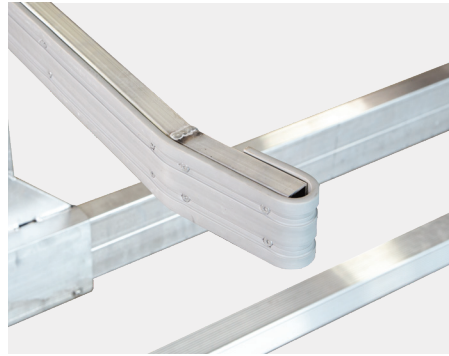

BIRD PROOF NETTING

Durable, lightweight, rot resistant and waterproof mesh prevents birds of all species from nesting under your canopy. Installs in minutes.

HANGING BATTERY TRAY

Porta-Dock offers a variety of battery trays including single and double trays and frame mountable for lifts with or without canopies. An upright adapter is also available.

UNIVERSAL BOLT-ON WHEEL KIT FOR LIFTS (PAIR)

Easily attaches to existing lift for convenient installation and removal.

BOAT & PONTOON DOCKING

ROLLER GUIDE-ONS

Padded, vertical guide-ons aid in proper boat placement on lift while protecting the finish of your boat

PONTOON STOPS

Stops your pontoon in the proper location on the lift. Adjustable to accommodate any style of pontoon.

MAINTENANCE-FREE PONTOON RAILS

Guides your pontoon onto the lift while supporting it by the frame.